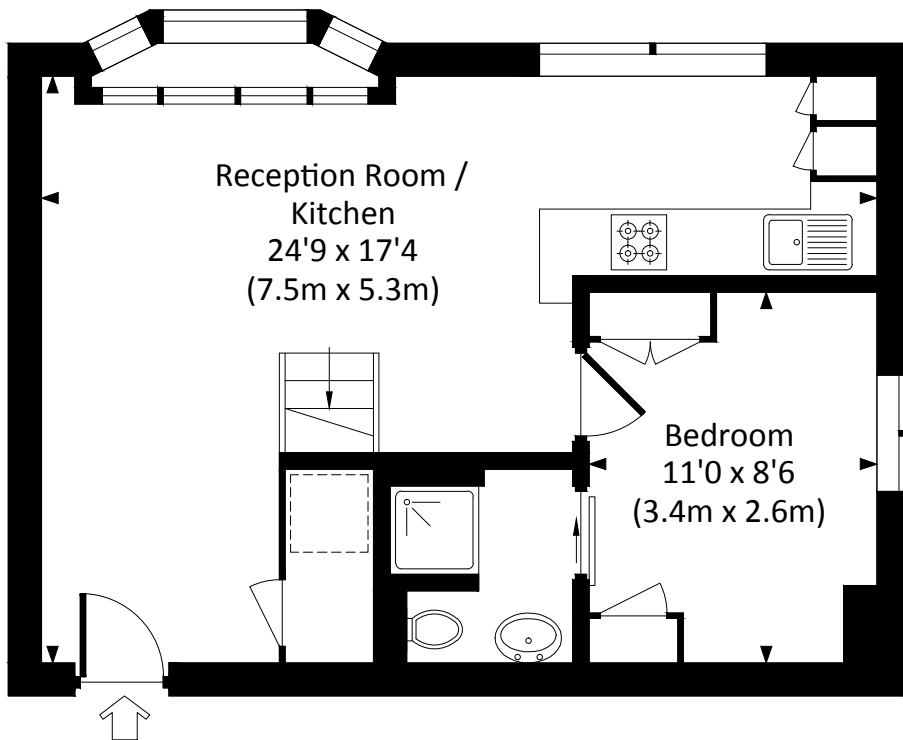

SEDDING STUDIOS, SW1X

Approx. gross internal area

748 Sq Ft. / 69.5 Sq M.

754 Sq Ft. / 70.1 Sq M. Inc. Reduced Headroom

 = Reduced headroom below 1.5m / 5'0

FIRST FLOOR / MEZZANINE

GROUND FLOOR

All measurements have been made in accordance with RICS code of Measuring Practice which are approximate only and only for illustrative purposes. For the avoidance of doubt, Dowling Jones Design shall not be liable for any reliance on these measurements. © 2018 www.dowlingjones.com 020 7610 9933