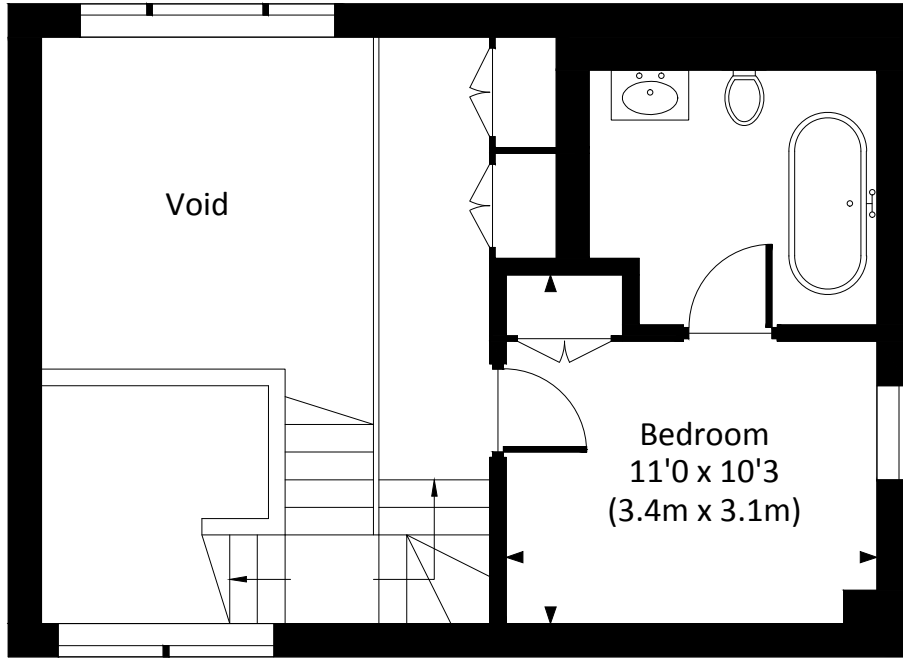

SEDDING STUDIOS, SW1X

Approx. gross internal area

748 Sq Ft. / 69.5 Sq M.

754 Sq Ft. / 70.1 Sq M. Inc. Reduced Headroom

 = Reduced headroom below 1.5m / 5'0

FIRST FLOOR / MEZZANINE

GROUND FLOOR

All measurements have been made in accordance with RICS code of Measuring Practice which are approximate only and only for illustrative purposes. For the avoidance of doubt, Dowling Jones Design shall not be liable for any reliance on these measurements. © 2018 www.dowlingjones.com 020 7610 9933