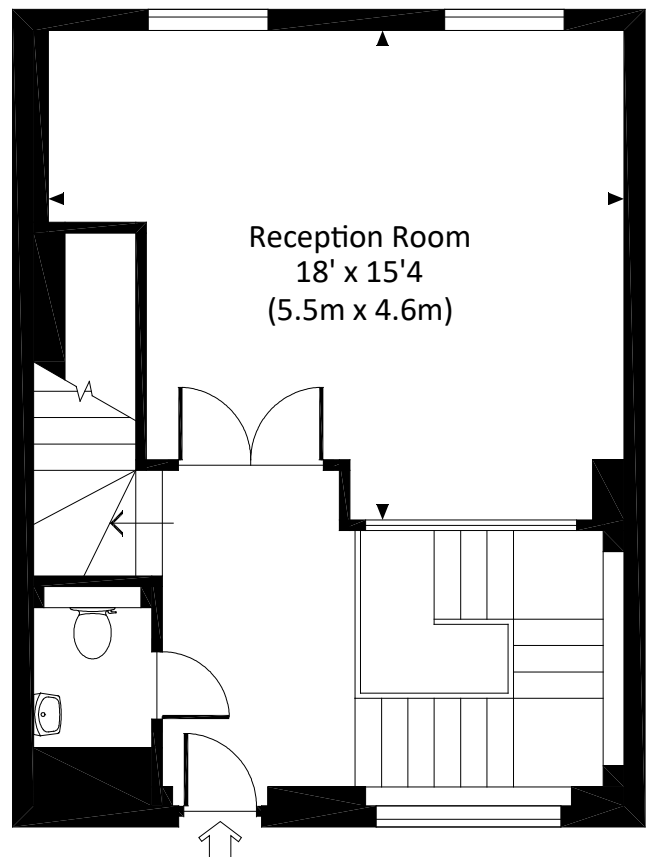

# CADOGAN LANE, SW1X

Approx. gross internal area

1599 Sq Ft. / 148.5 Sq M.

SECOND FLOOR

FIRST FLOOR

LOWER GROUND FLOOR

GROUND FLOOR