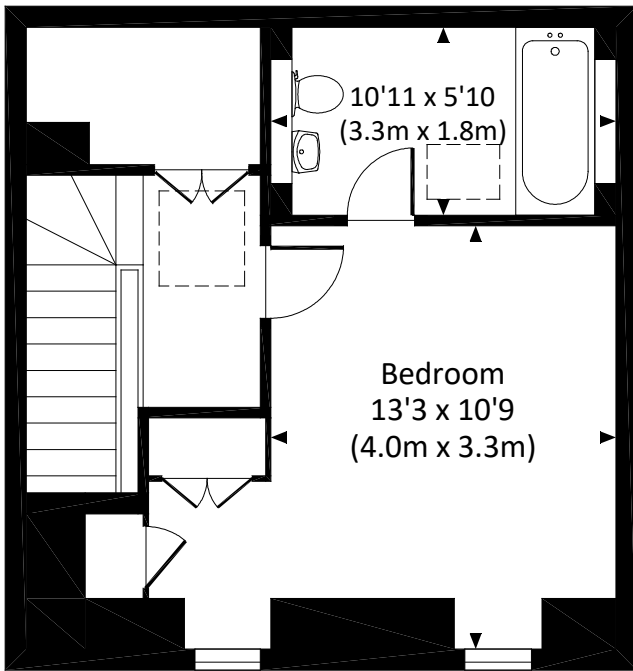

# CADOGAN LANE, SW1X

Approx. gross internal area

1599 Sq Ft. / 148.5 Sq M.

SECOND FLOOR

FIRST FLOOR

LOWER GROUND FLOOR

GROUND FLOOR