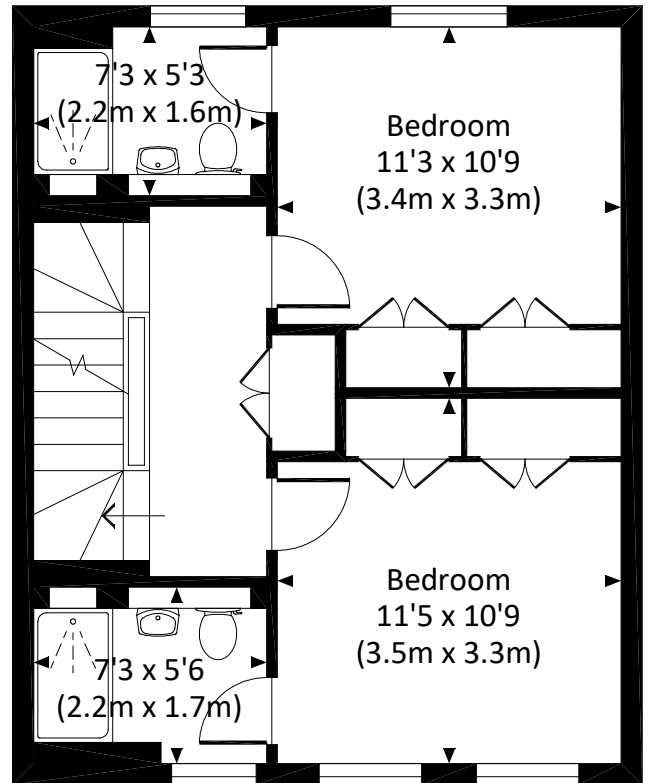

# CADOGAN LANE, SW1X

Approx. gross internal area

1599 Sq Ft. / 148.5 Sq M.

SECOND FLOOR

FIRST FLOOR

LOWER GROUND FLOOR

GROUND FLOOR