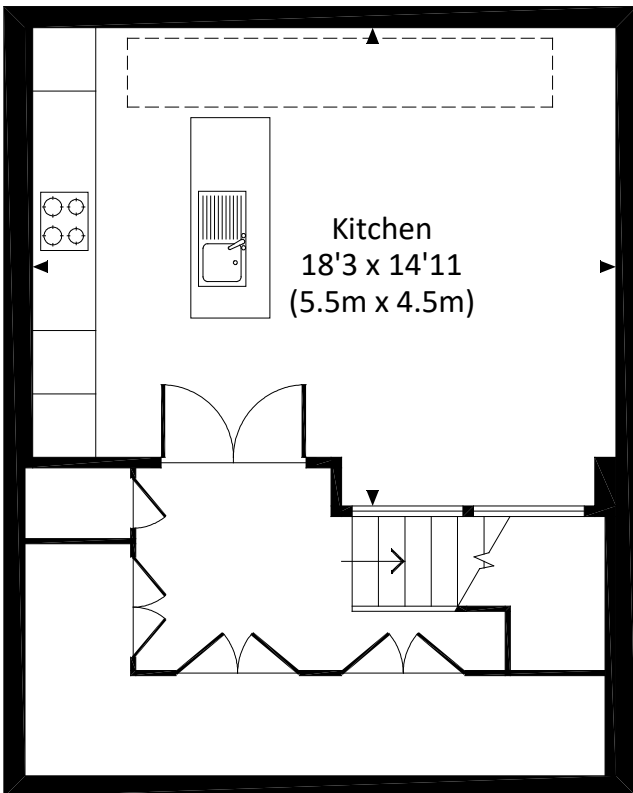

# CADOGAN LANE, SW1X

Approx. gross internal area

1599 Sq Ft. / 148.5 Sq M.

SECOND FLOOR

FIRST FLOOR

LOWER GROUND FLOOR

GROUND FLOOR