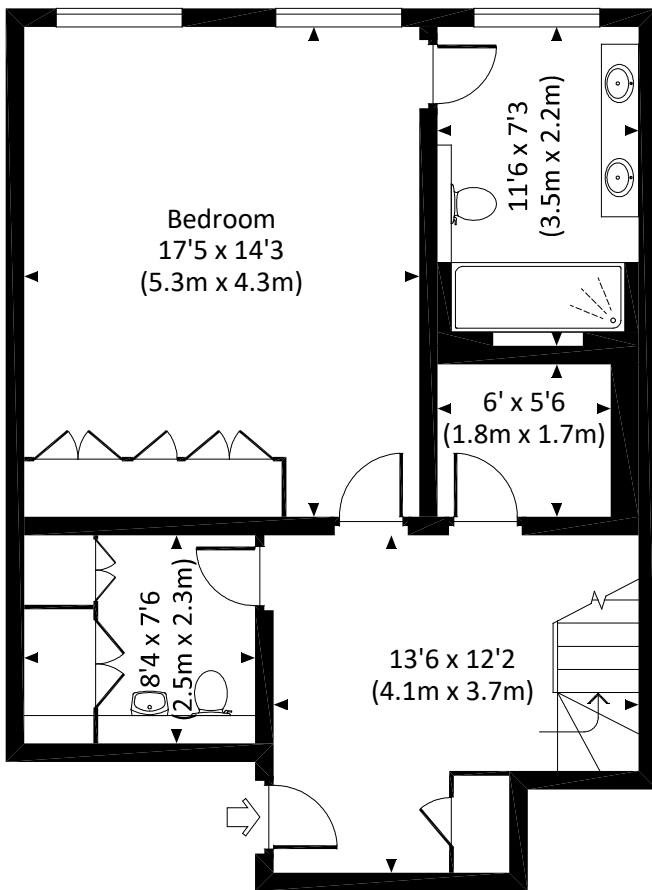

# CADOGAN PLACE, SW1X

Approx. gross internal area

1390 Sq Ft. / 129.1 Sq M.

THIRD FLOOR

FOURTH FLOOR