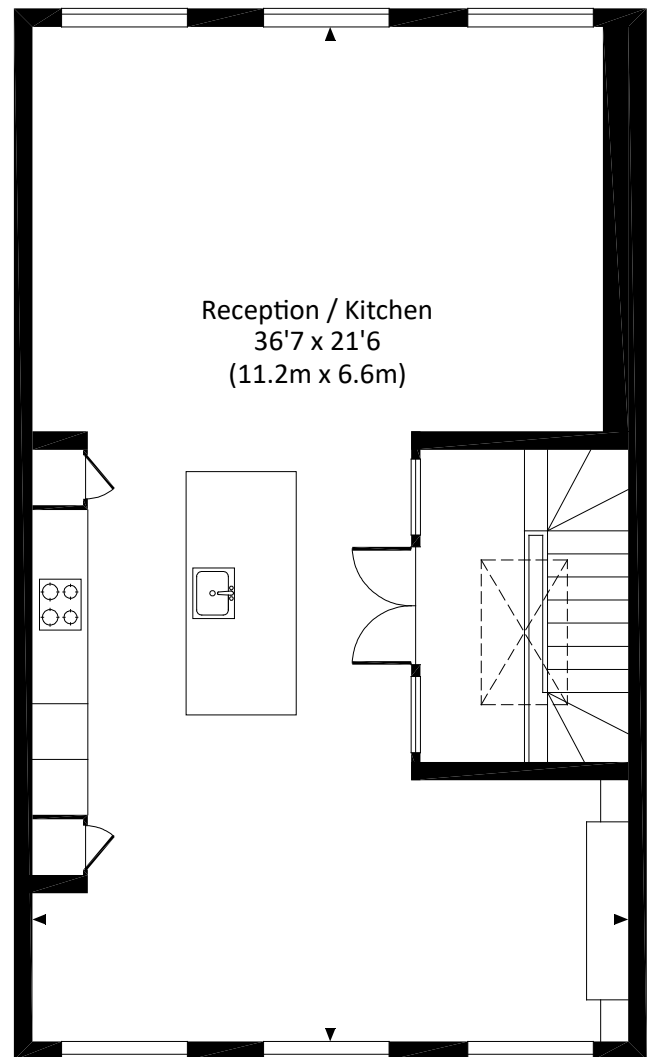

# CADOGAN PLACE, SW1X

Approx. gross internal area

1390 Sq Ft. / 129.1 Sq M.

THIRD FLOOR

FOURTH FLOOR