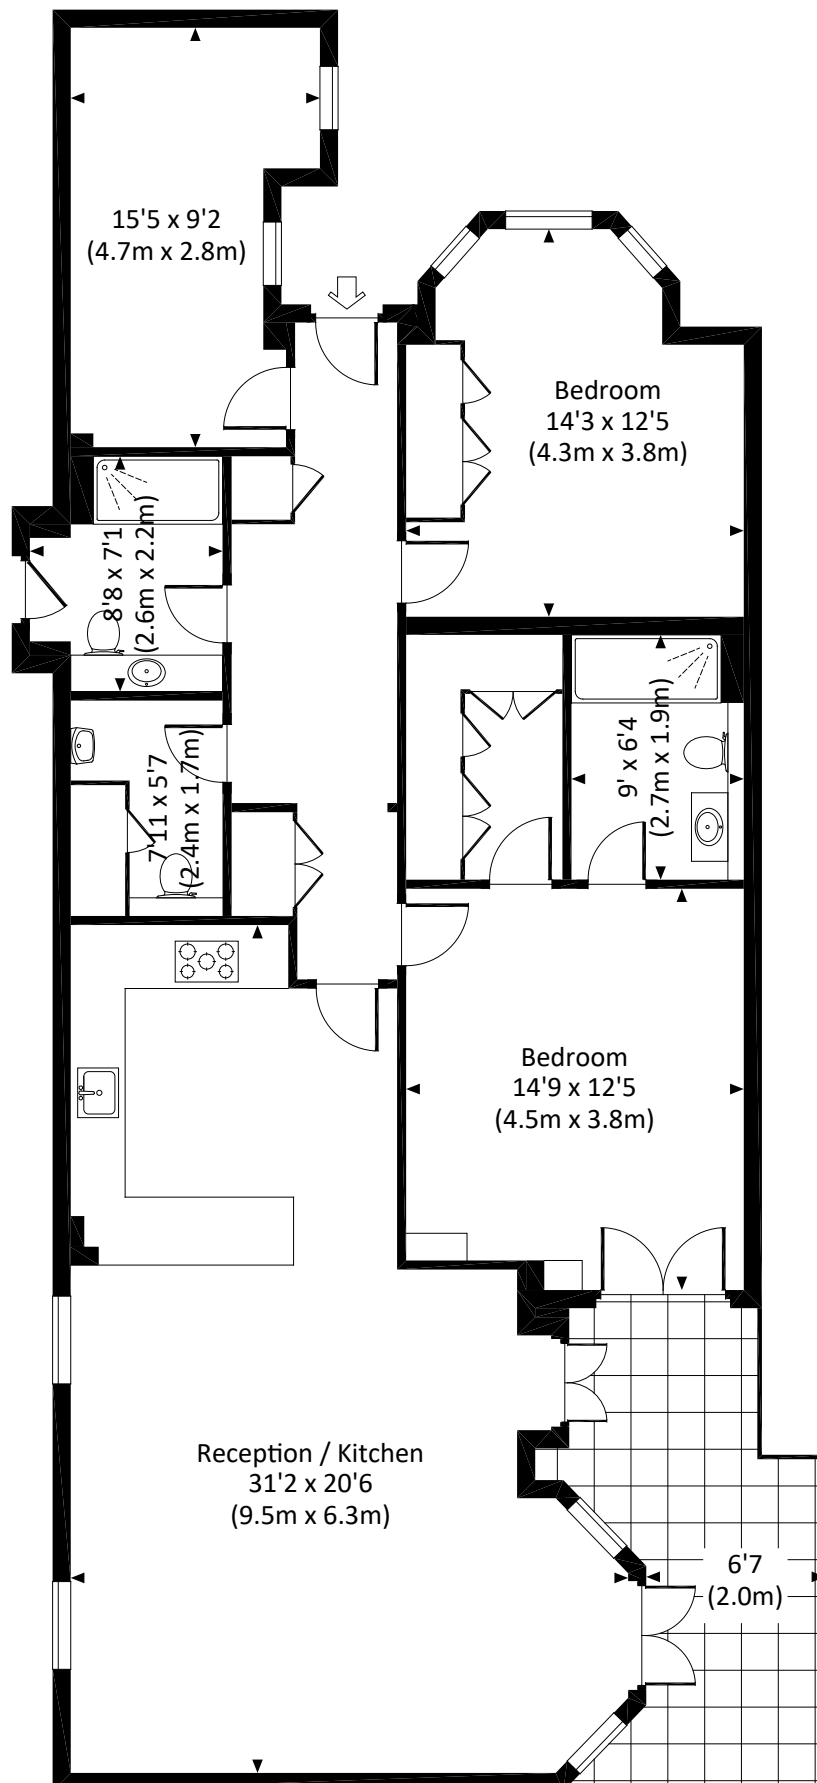

SLOANE GARDENS, SW1

Approx. gross internal area

1326 Sq Ft. / 123.2 Sq M.

LOWER GROUND FLOOR