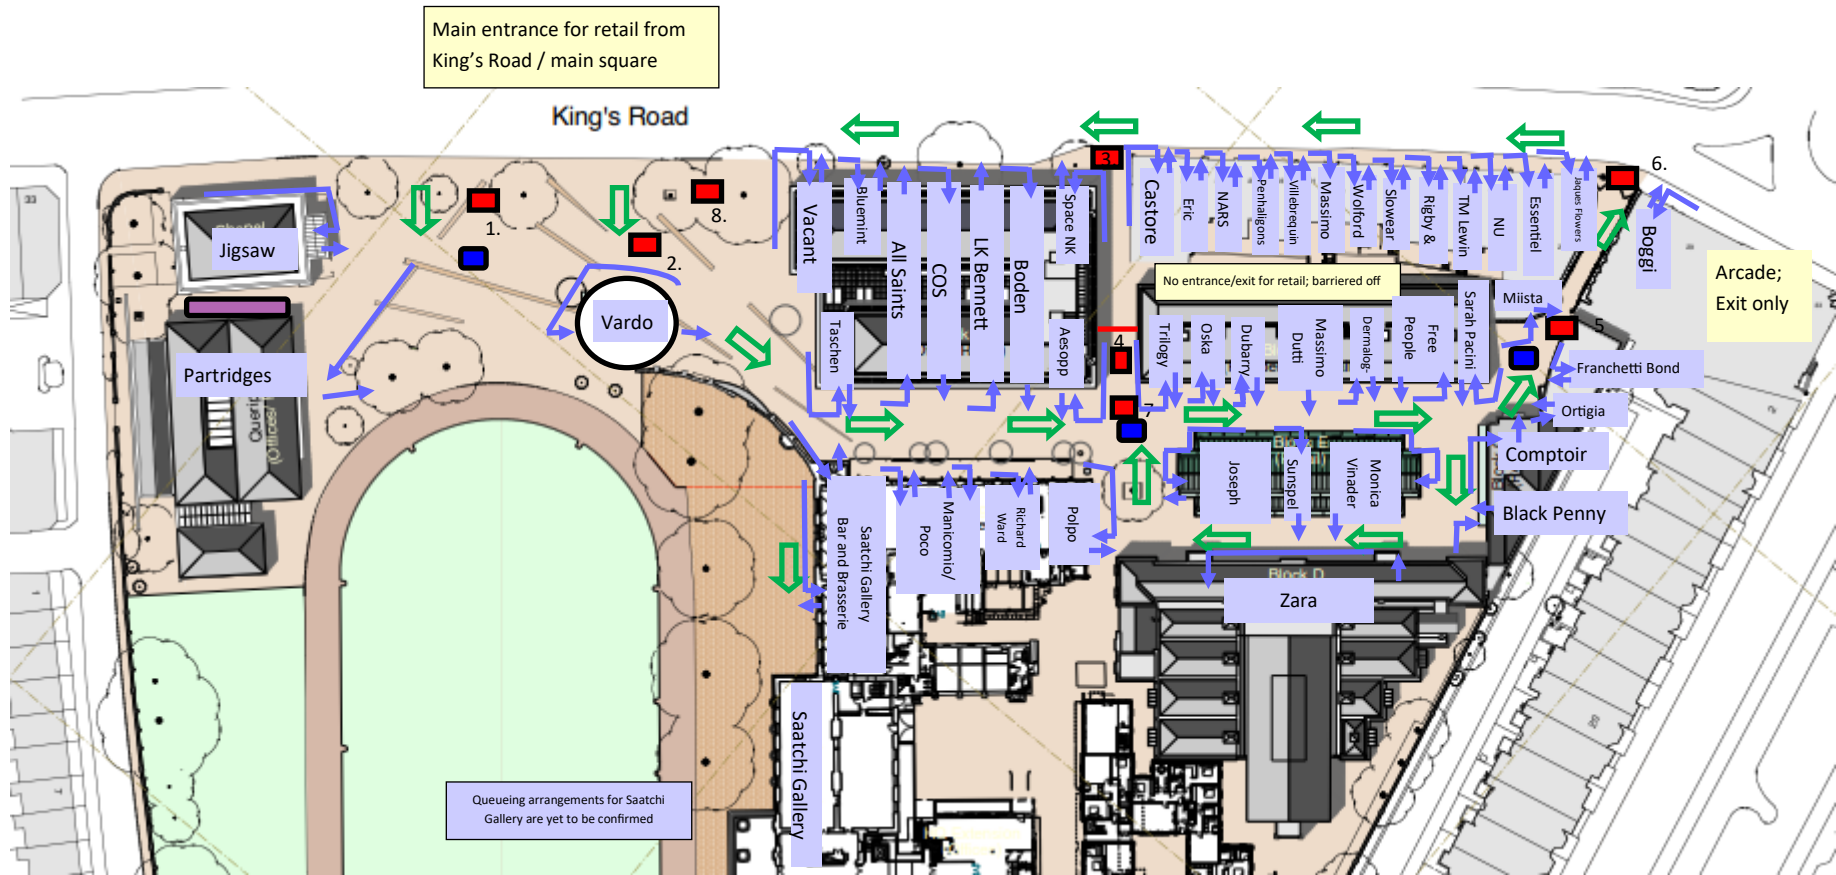

DUKE OF YORK SQUARE REOPENING PLAN

Queuing arrangements for Saatchi Gallery are yet to be confirmed

- Hand sanitising station
- Pedestrian access / egress route
- Signage—A board
- Individual shop queuing direction and entrances & exits
- Additional bike racks