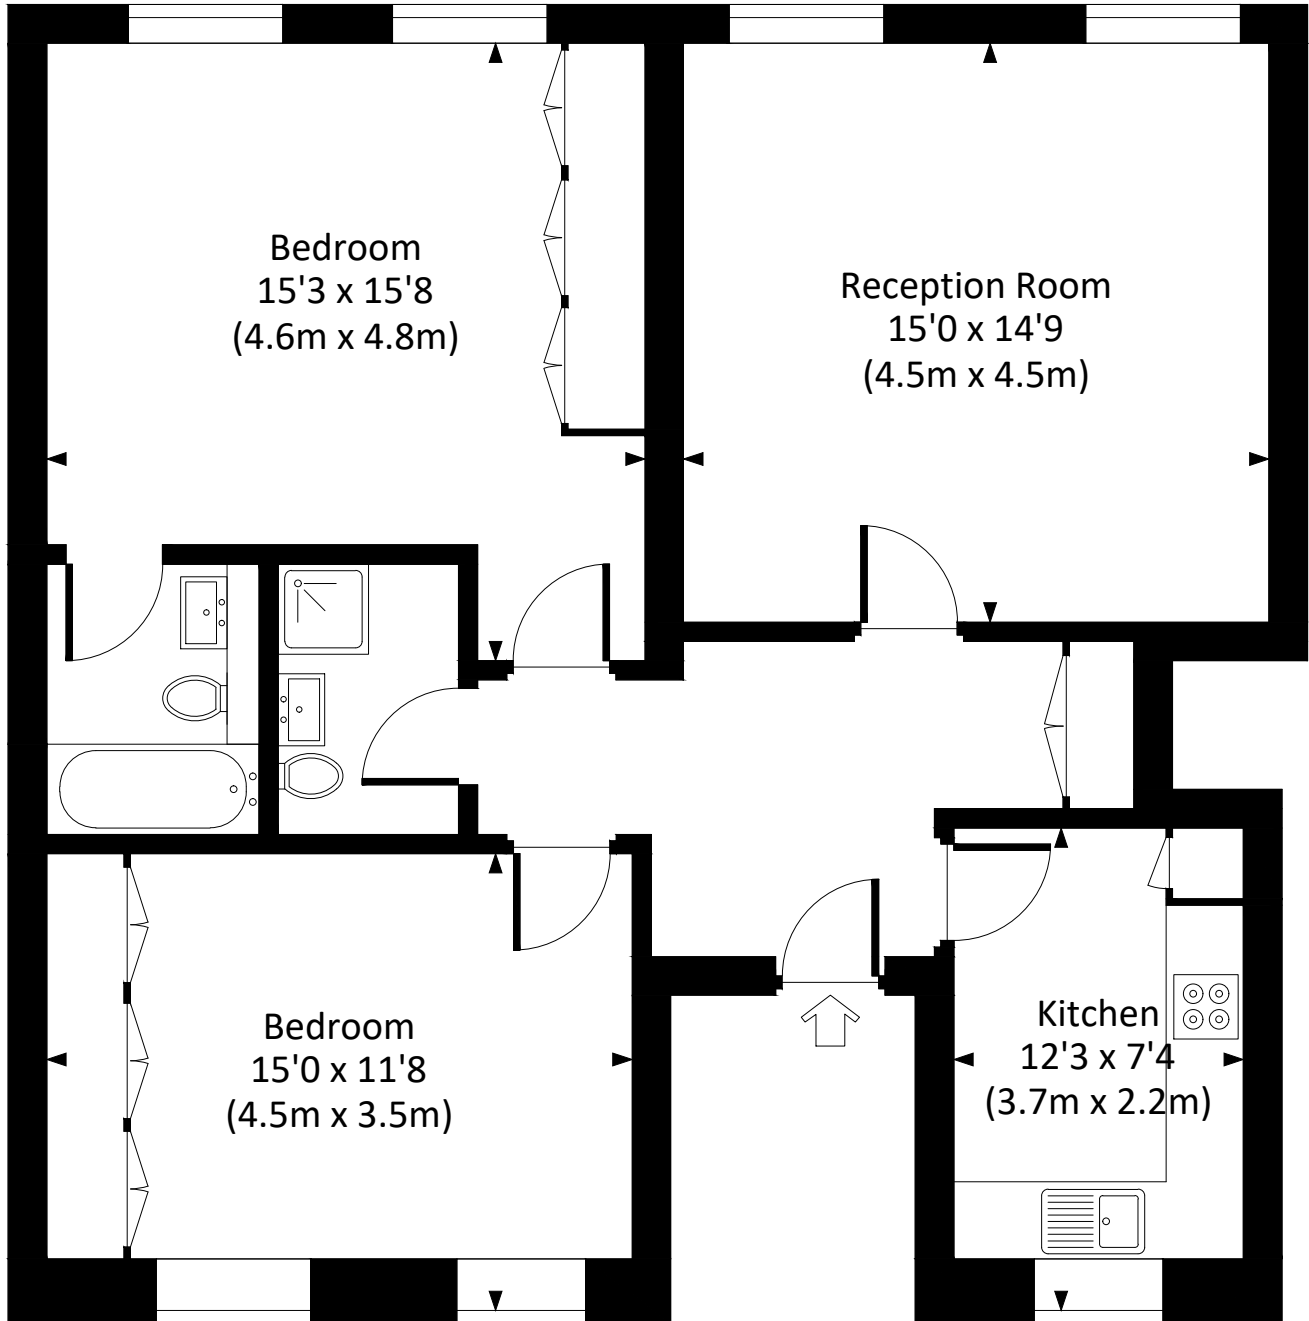

# FREDERICK COURT, SW3

Approx. gross internal area  
879 Sq Ft. / 81.7 Sq M.

## FIRST FLOOR

All measurements have been made in accordance with RICS code of Measuring Practice which are approximate only and only for illustrative purposes. For the avoidance of doubt, Dowling Jones Design shall not be liable for any reliance on these measurements. © 2021 www.dowlingjones.com 020 7610 9933