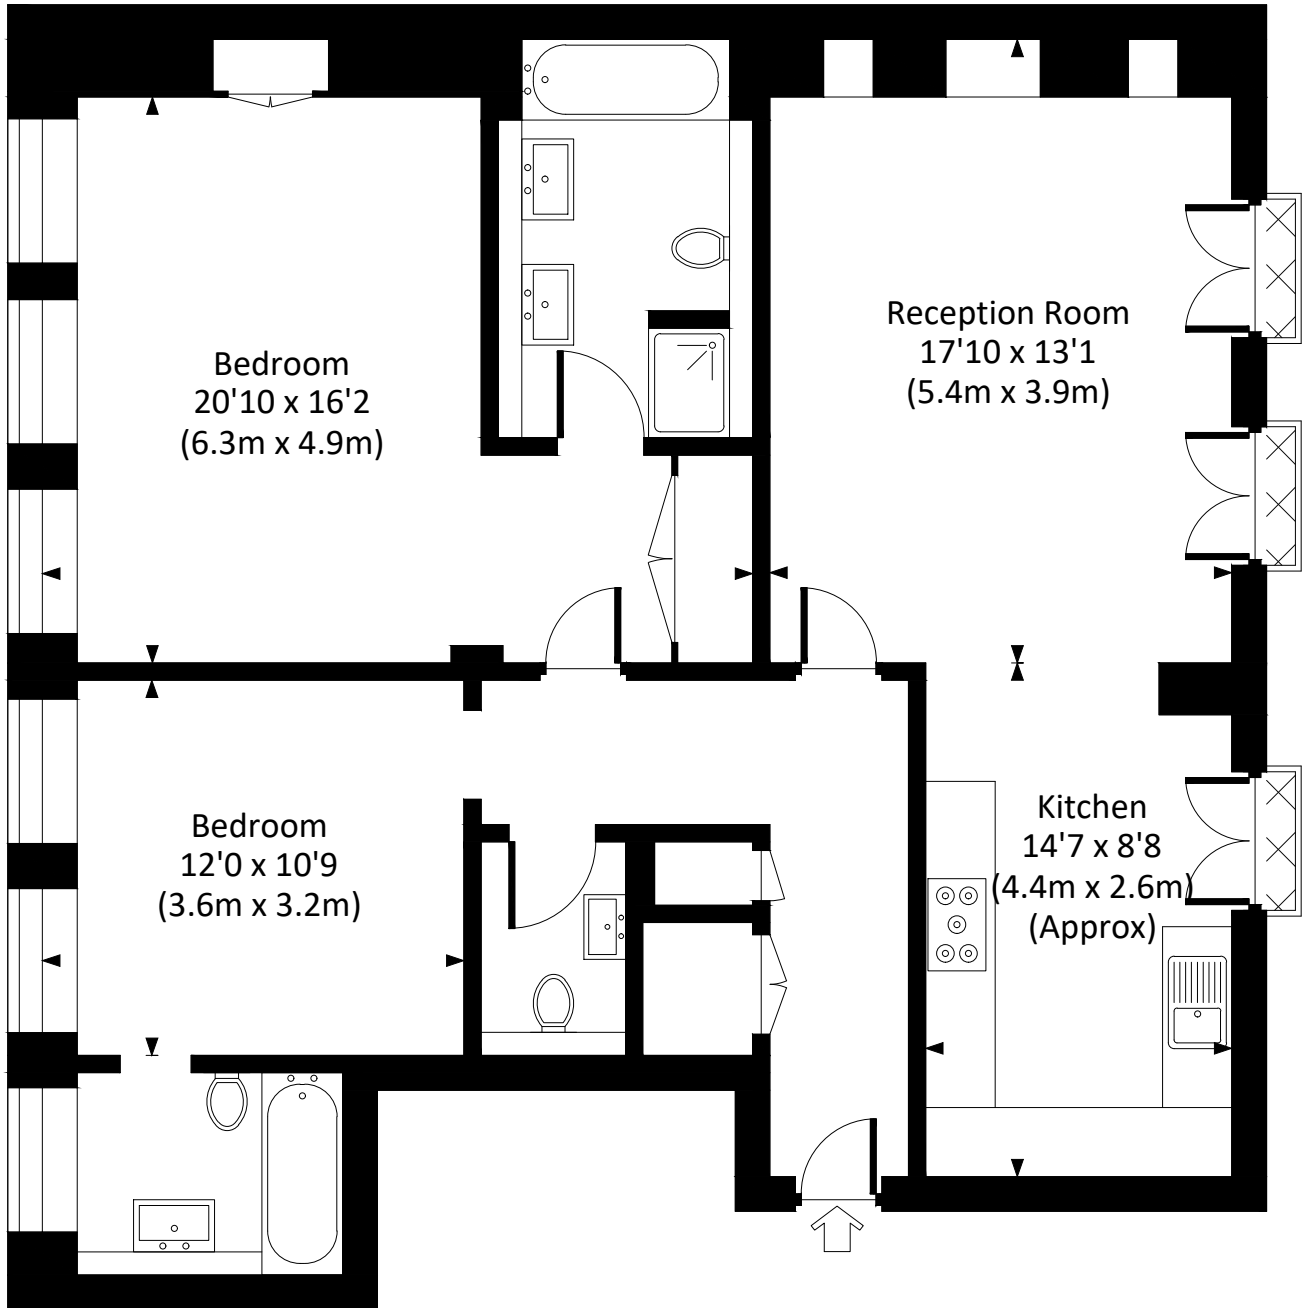

CADOGAN GARDENS

Approx. gross internal area
1081 Sq Ft. / 100.4 Sq M.

FIRST FLOOR

All measurements have been made in accordance with RICS code of Measuring Practice which are approximate only and only for illustrative purposes. For the avoidance of doubt, Dowling Jones Design shall not be liable for any reliance on these measurements. © 2021 www.dowlingjones.com 020 7610 9933