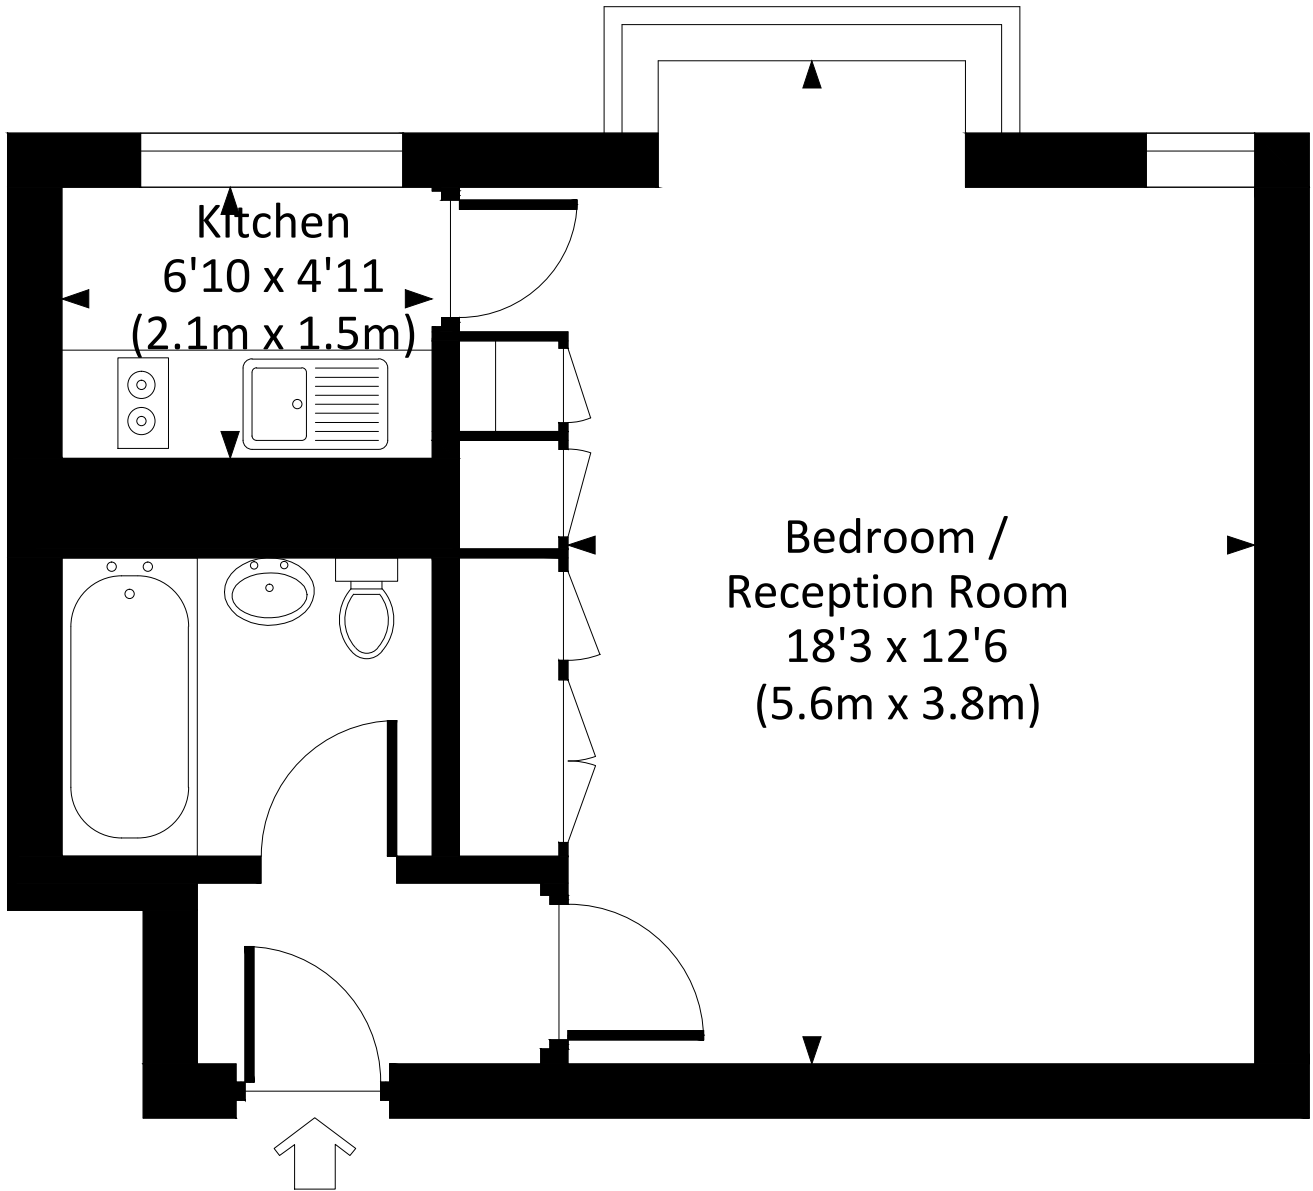

OAKLEY HOUSE, SW3

Approx. gross internal area
350 Sq Ft. / 32.5 Sq M.

FIRST FLOOR

All measurements have been made in accordance with RICS code of Measuring Practice which are approximate only and only for illustrative purposes. For the avoidance of doubt, Dowling Jones Design shall not be liable for any reliance on these measurements. © 2021 www.dowlingjones.com 020 7610 9933