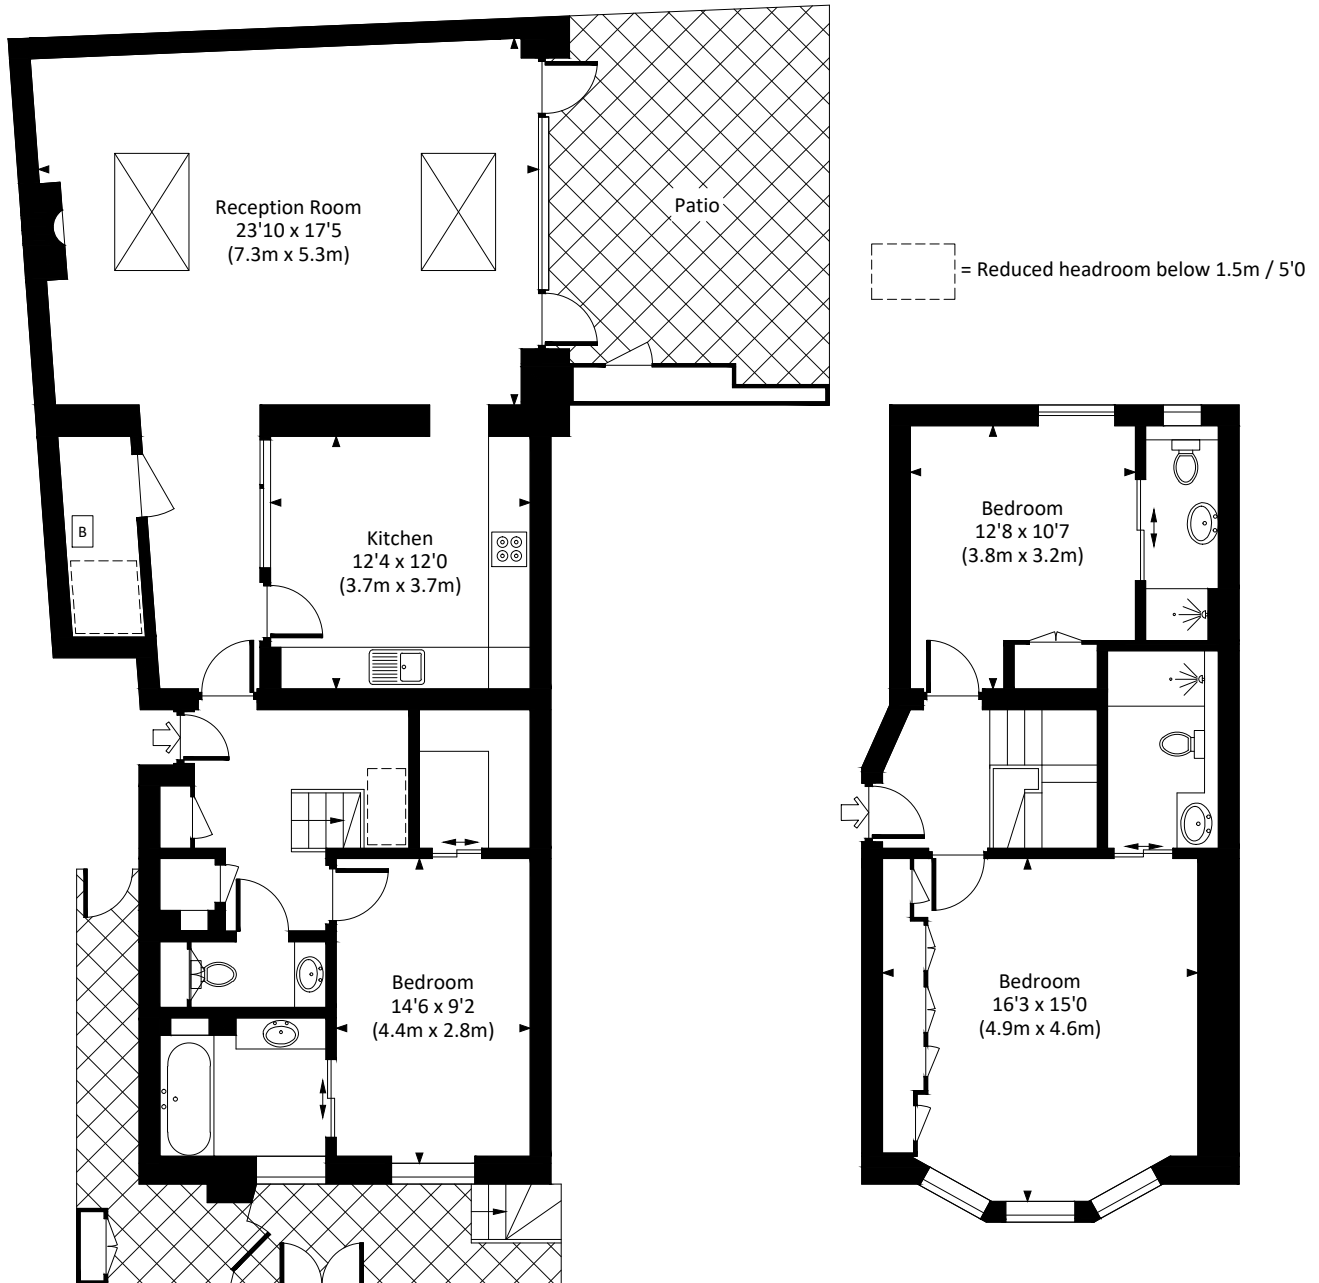

HERBERT CRESCENT, SW1X

Approx. gross internal area

1595 Sq Ft. / 148.2 Sq M.

20 Sq Ft. / 1.9 Sq M. Reduced Headroom

1615 Sq Ft. / 150.1 Sq M. Including Reduced Headroom

LOWER GROUND FLOOR

GROUND FLOOR

All measurements have been made in accordance with RICS code of Measuring Practice which are approximate only and only for illustrative purposes. For the avoidance of doubt, Dowling Jones Design shall not be liable for any reliance on these measurements. © 2021 www.dowlingjones.com 020 7610 9933