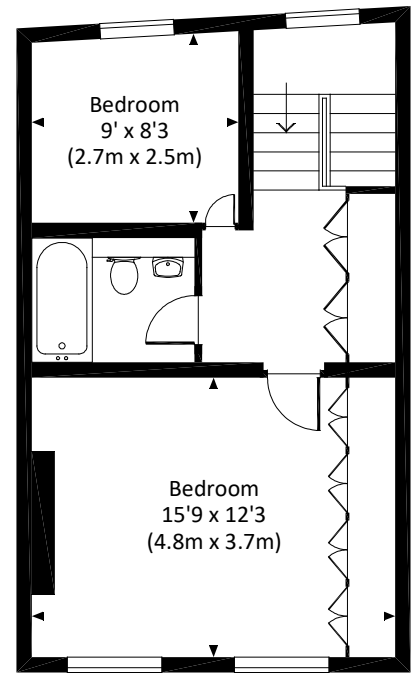

# OAKLEY GARDENS, SW3

Approx. gross internal area 1855 Sq Ft. / 172.3 Sq M.

Approx. gross internal area 1961 Sq Ft. / 182.2 Sq M. Inc. Restricted Height

LOWER GROUND FLOOR

GROUND FLOOR

SECOND FLOOR

FIRST FLOOR