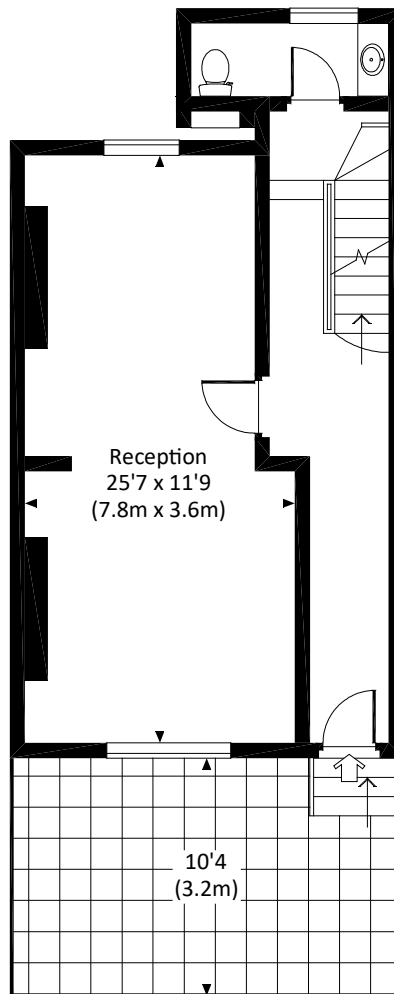

# OAKLEY GARDENS, SW3

Approx. gross internal area 1855 Sq Ft. / 172.3 Sq M.

Approx. gross internal area 1961 Sq Ft. / 182.2 Sq M. Inc. Restricted Height

LOWER GROUND FLOOR

GROUND FLOOR

SECOND FLOOR

FIRST FLOOR