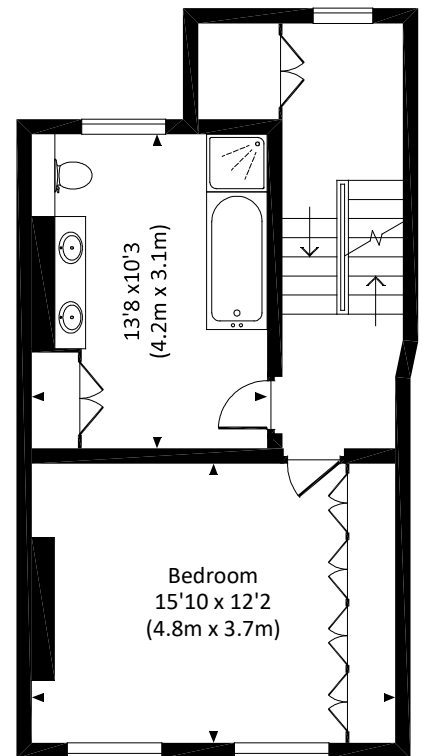

# OAKLEY GARDENS, SW3

Approx. gross internal area 1855 Sq Ft. / 172.3 Sq M.

Approx. gross internal area 1961 Sq Ft. / 182.2 Sq M. Inc. Restricted Height

LOWER GROUND FLOOR

GROUND FLOOR

SECOND FLOOR

FIRST FLOOR