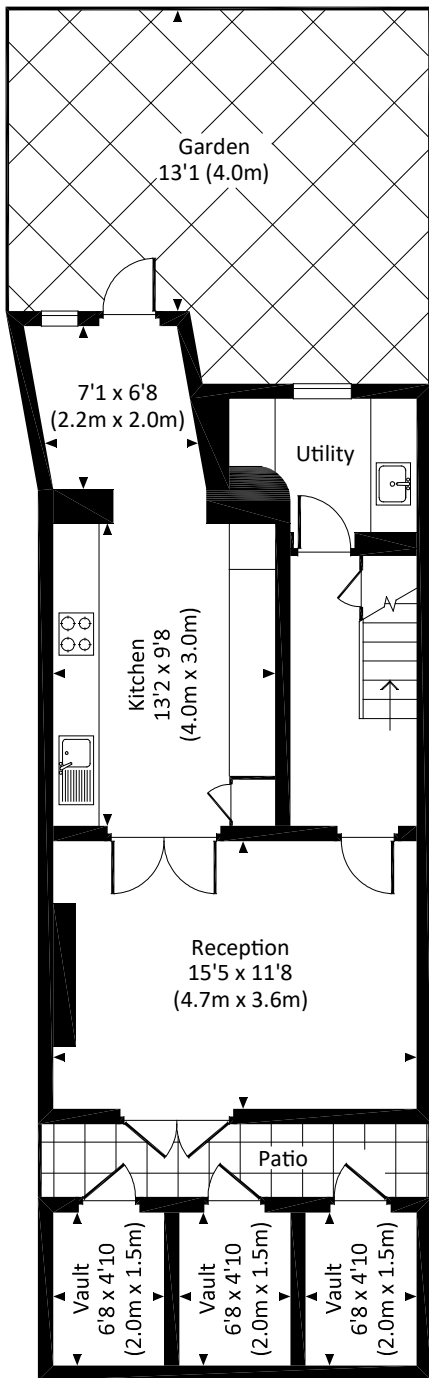

# OAKLEY GARDENS, SW3

Approx. gross internal area 1855 Sq Ft. / 172.3 Sq M.

Approx. gross internal area 1961 Sq Ft. / 182.2 Sq M. Inc. Restricted Height

LOWER GROUND FLOOR

GROUND FLOOR

SECOND FLOOR

FIRST FLOOR