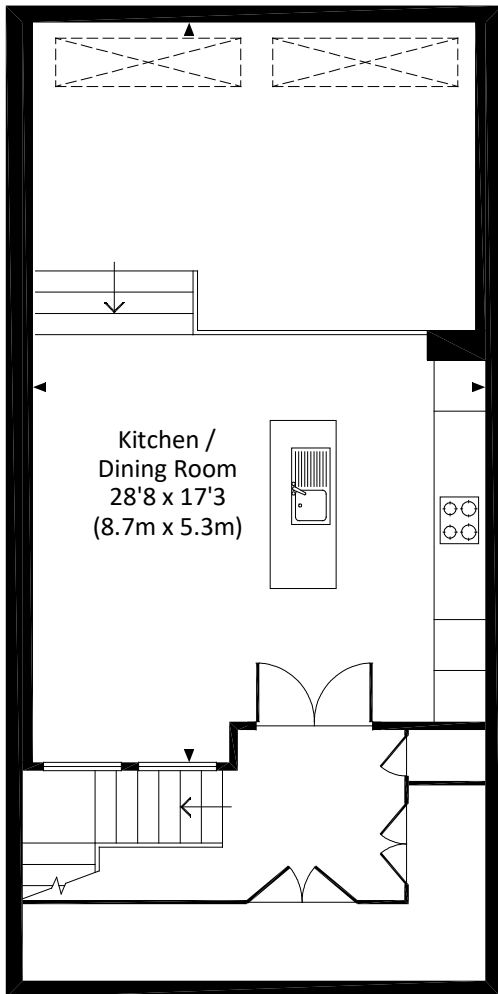

CADOGAN LANE, SW1X

Approx. gross internal area

1865 Sq Ft. / 173.3 Sq M.

SECOND FLOOR

FIRST FLOOR

LOWER GROUND FLOOR

GROUND FLOOR