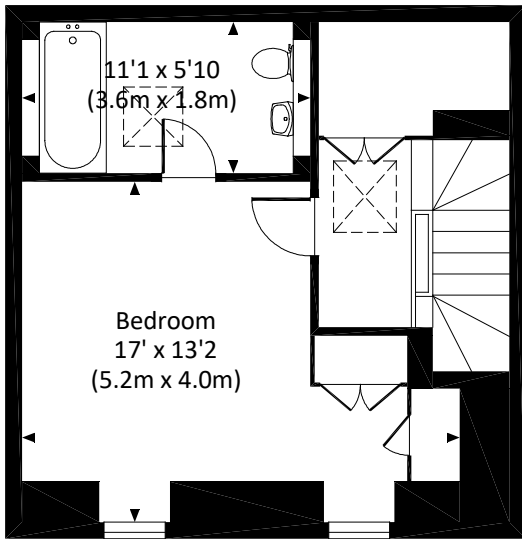

CADOGAN LANE, SW1X

Approx. gross internal area

1865 Sq Ft. / 173.3 Sq M.

SECOND FLOOR

FIRST FLOOR

LOWER GROUND FLOOR

GROUND FLOOR