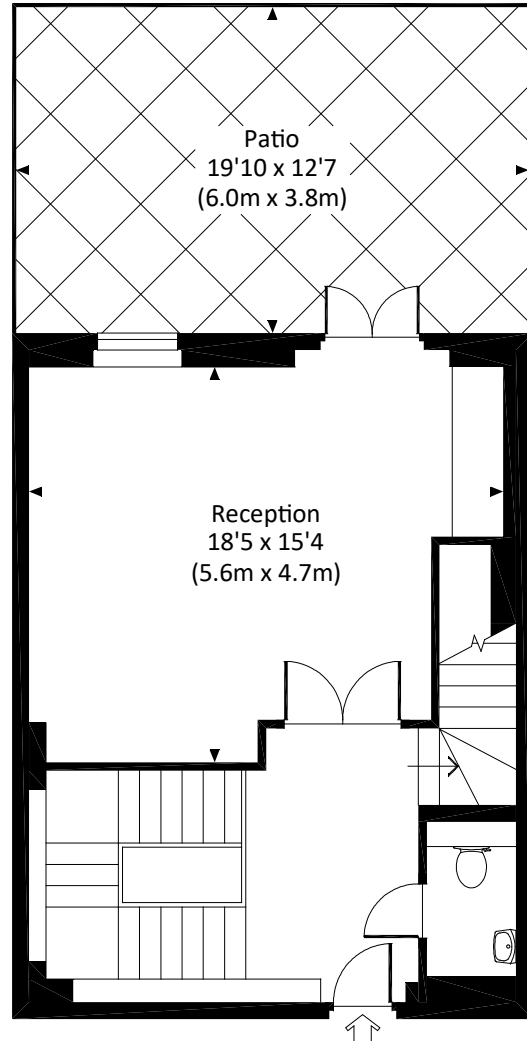

CADOGAN LANE, SW1X

Approx. gross internal area

1865 Sq Ft. / 173.3 Sq M.

SECOND FLOOR

FIRST FLOOR

LOWER GROUND FLOOR

GROUND FLOOR