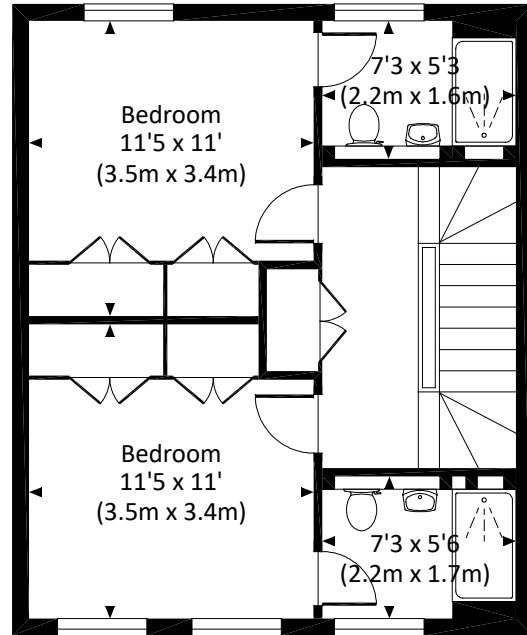

CADOGAN LANE, SW1X

Approx. gross internal area

1865 Sq Ft. / 173.3 Sq M.

SECOND FLOOR

FIRST FLOOR

LOWER GROUND FLOOR

GROUND FLOOR