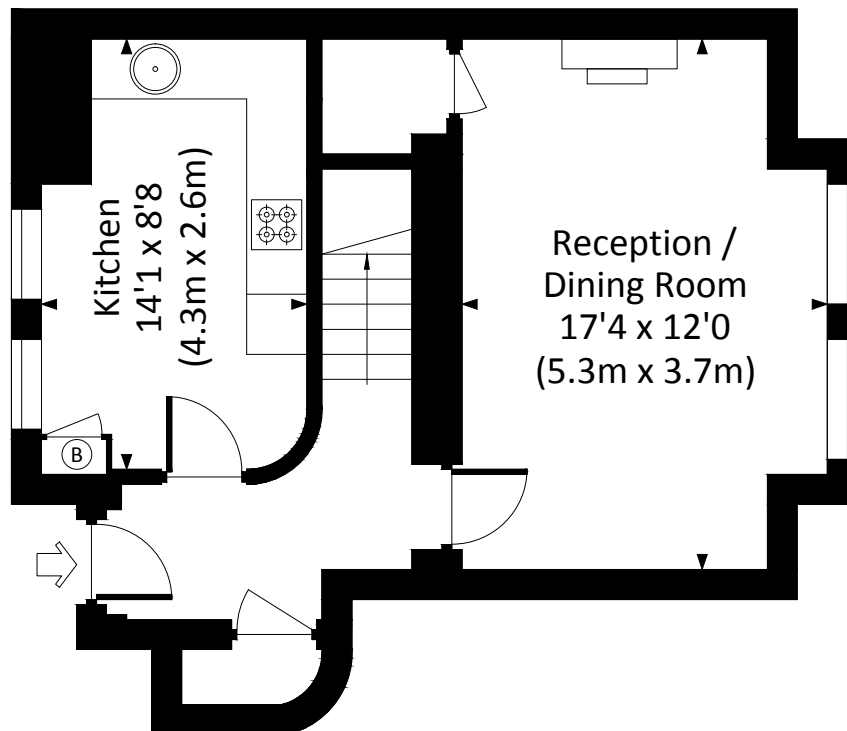

DUKE OF YORK SQUARE

Approx. gross internal area
938 Sq Ft. / 87.14 Sq M.

SECOND FLOOR

FIRST FLOOR

All measurements have been made in accordance with RICS code of Measuring Practice which are approximate only and only for illustrative purposes. For the avoidance of doubt, Dowling Jones Design shall not be liable for any reliance on these measurements. © 2018 www.dowlingjones.com 020 7610 9933