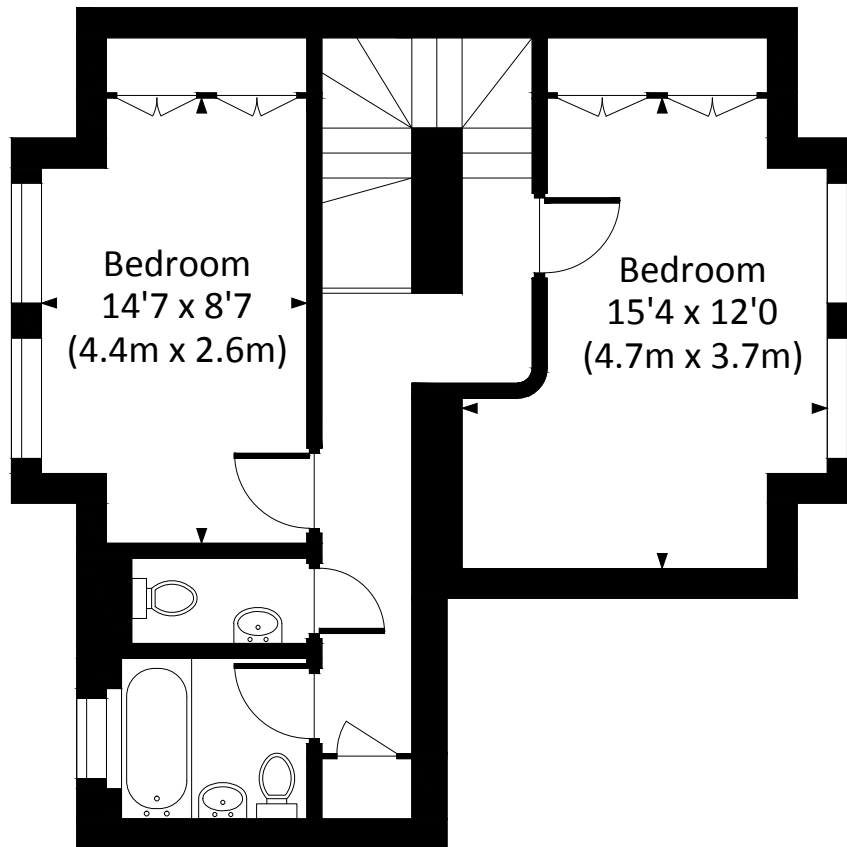

DUKE OF YORK SQUARE

Approx. gross internal area
938 Sq Ft. / 87.14 Sq M.

SECOND FLOOR

FIRST FLOOR

All measurements have been made in accordance with RICS code of Measuring Practice which are approximate only and only for illustrative purposes. For the avoidance of doubt, Dowling Jones Design shall not be liable for any reliance on these measurements. © 2018 www.dowlingjones.com 020 7610 9933